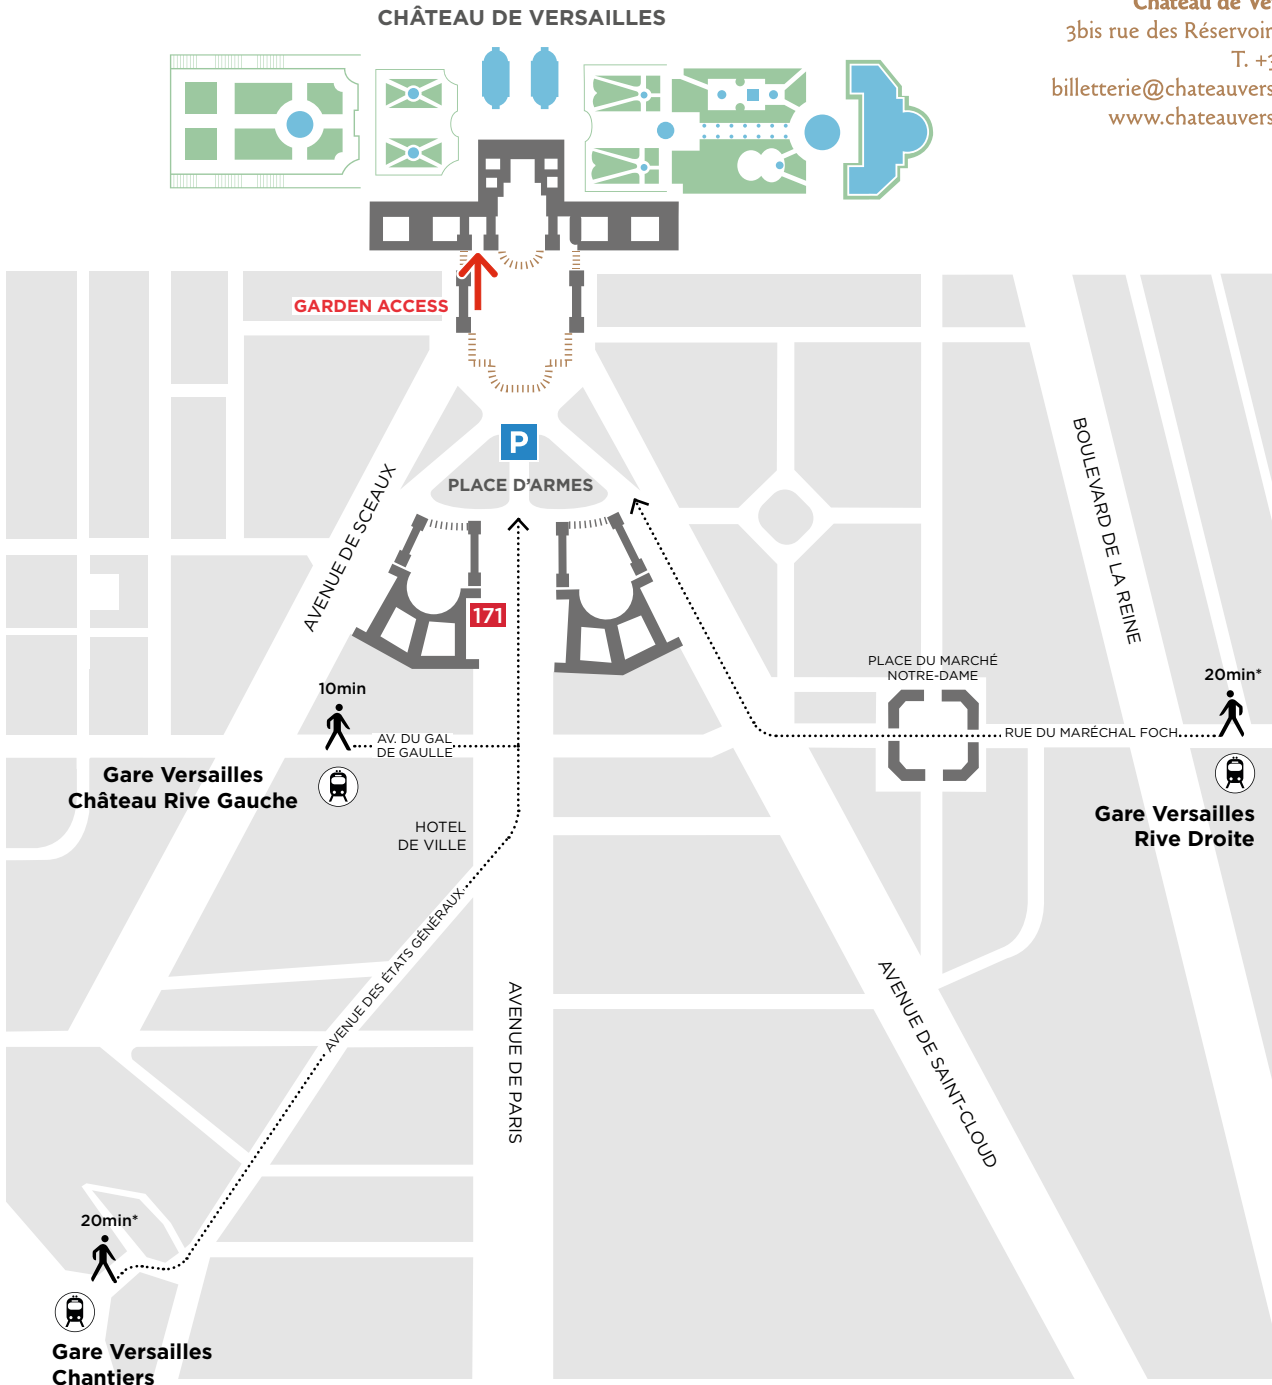

*Outward journey possible by bus.

Please check out itineraries and schedules of the Phébus network: www.phebus.tm.fr

BY CAR

Highway A13 > exit Versailles Notre Dame
Highway A86 > exit Versailles Centre
GPS: Château de Versailles, Place d'Armes,
78000 Versailles

P PLACE D'ARMES

Charged parking during the day.
Free-paying parking from 7pm on the Night
Fountains Show evenings.

Be careful, the car park is overcrowded
on Saturday evenings.

BY PUBLIC TRANSPORTATION

LINE N: Gare Montparnasse > Gare Versailles Chantiers*
Dir. Dreux, Mantes-la-Jolie, Rambouillet.

LINE L: Gare St-Lazare > Gare Versailles Rive Droite*
Dir. Versailles Rive Droite.

RER C: Paris > Gare Versailles Château Rive Gauche*
Dir. Versailles Rive Gauche Château.

171 BUS 171: Pont de Sèvres > Arrêt Versailles Château*