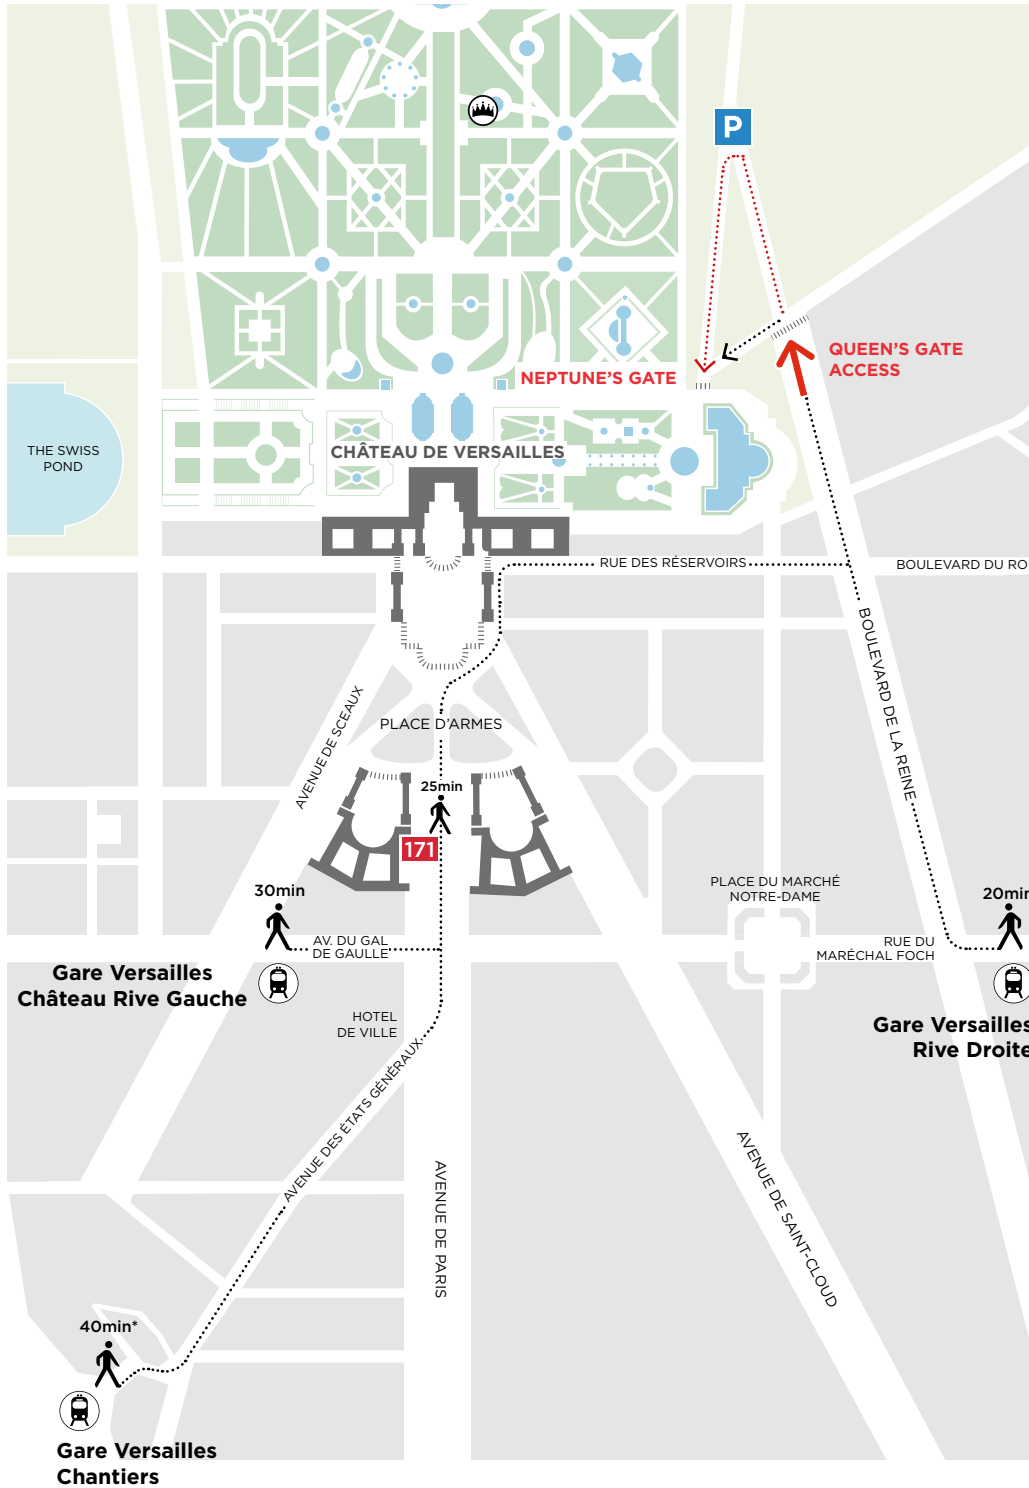

## BY CAR

Highway A13 > exit Versailles Notre Dame  
Highway A86 > exit Versailles Centre  
GPS: 1 Boulevard de la Reine, 78000 Versailles

## **P** QUEEN'S GATE

Opening of the car park starts from 7pm  
Direct access on the site through Neptune's Gate from 7:45pm  
Only guests with a Prestige or Royal Ticket can access the site through this way.

## BY PUBLIC TRANSPORTATION

**LINE N:** Gare Montparnasse > Gare Versailles Chantiers  
Dir. Dreux, Mantes-la-Jolie, Rambouillet.

**LINE L:** Gare St-Lazare > Gare Versailles Rive Droite  
Dir. Versailles Rive Droite.